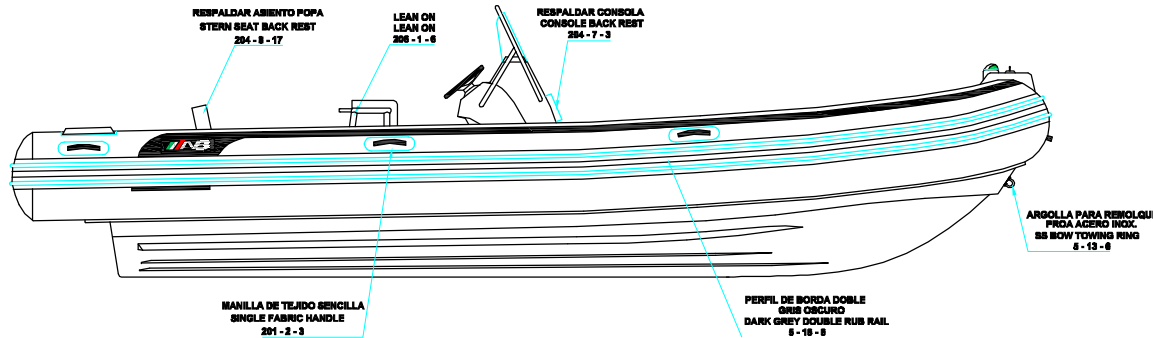

PLANT VIEW
VISTA SUPERIOR

AFT VIEW
VISTA TRASERA

LONGITUDINAL PROFILE
VISTA LATERAL

FORE VIEW
VISTA FRONTAL

NOTA: FAVOR INDICAR COLOR DEL BOTE AL ORDENAR / NOTE: MUST INDICATE BOAT COLOR WHEN ORDERING