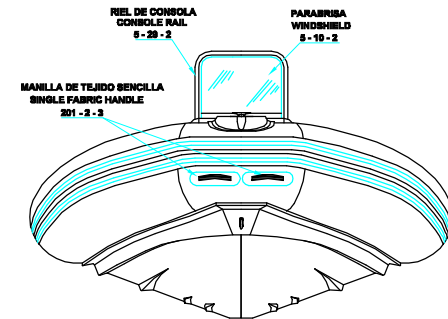

PLANT VIEW
VISTA SUPERIOR

AFT VIEW
VISTA TRASERA

LONGITUDINAL PROFILE
VISTA LATERAL

FORE VIEW
VISTA FRONTAL

NOTA: FAVOR INDICAR COLOR DEL BOTE AL ORDENAR / NOTE: MUST INDICATE BOAT COLOR WHEN ORDERING